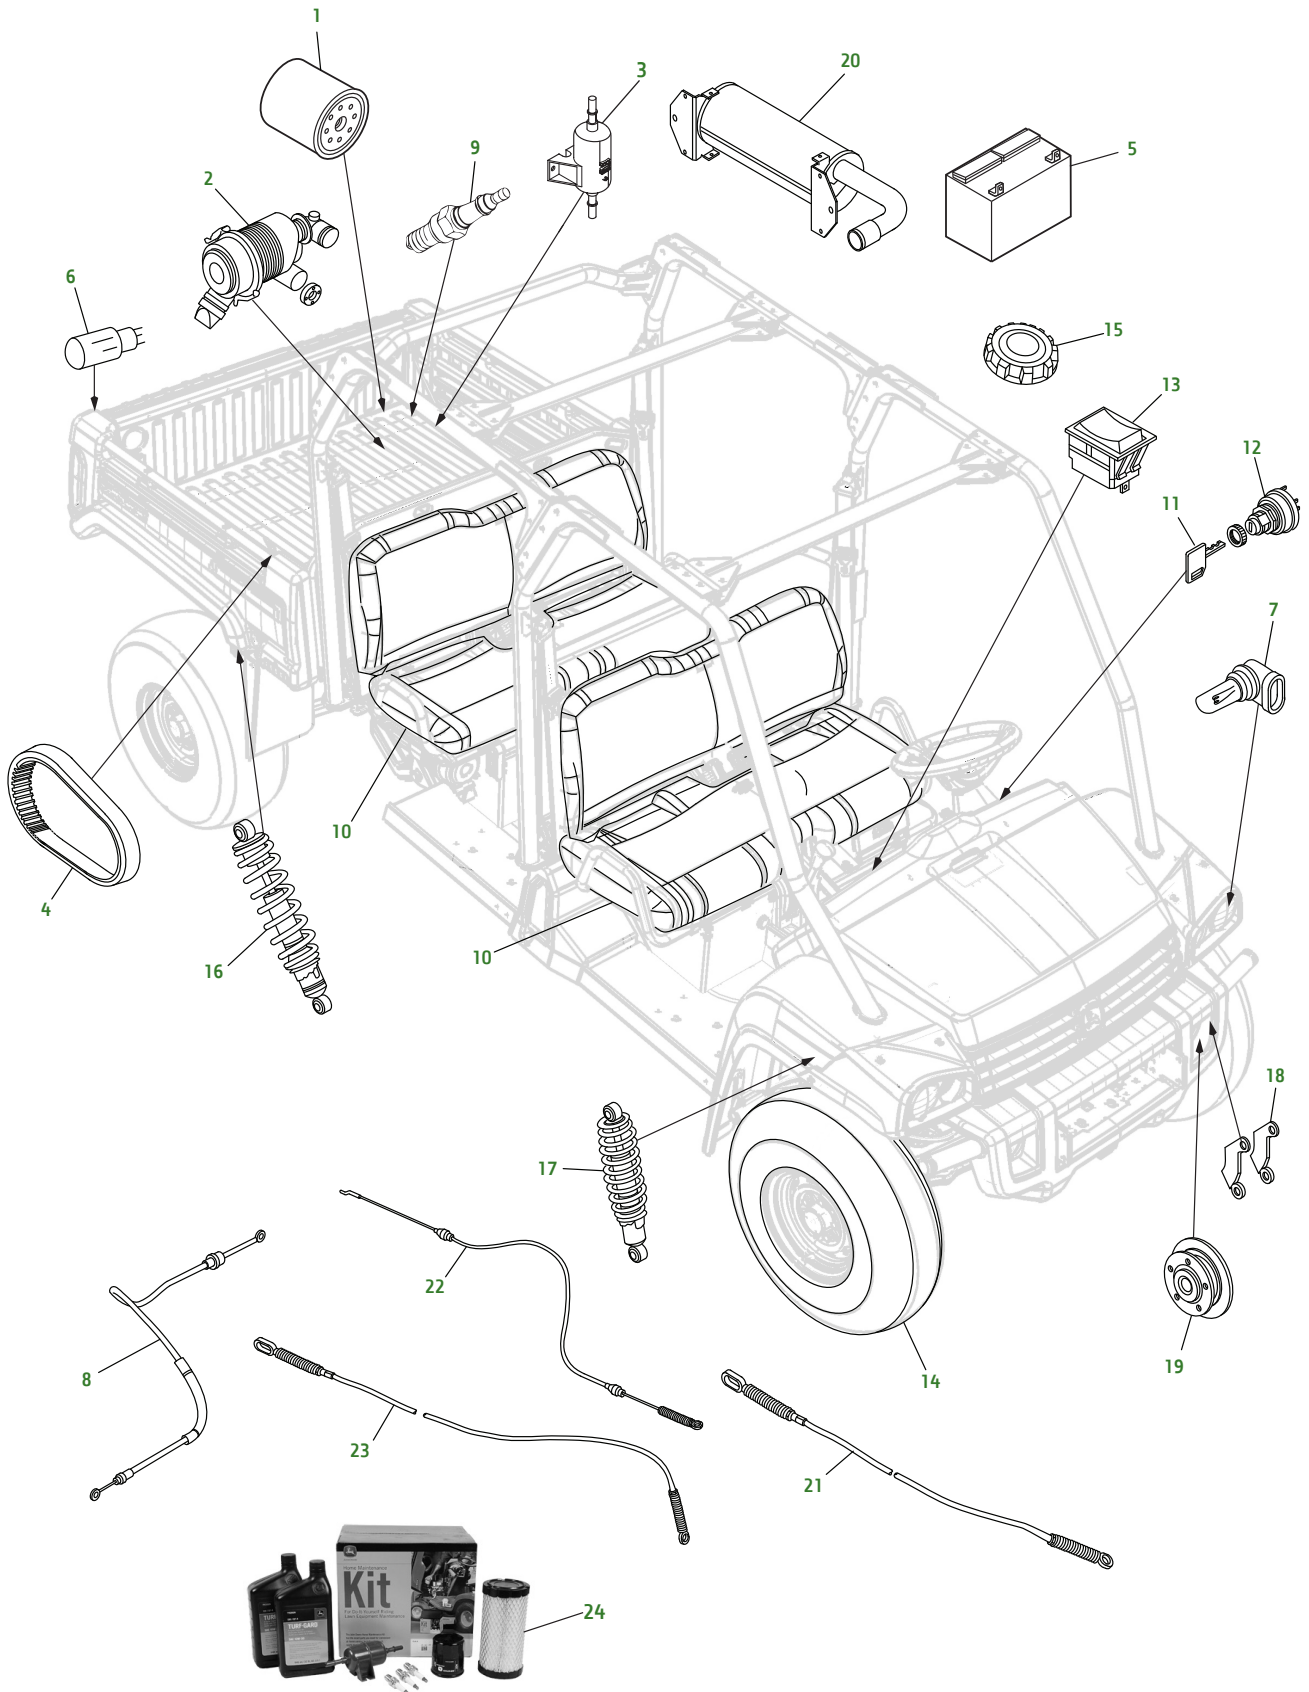

Gator 825i XUV S4 4X4 (Camo, Green & Yellow, Olive & Black)

Gator 825i XUV S4 4X4 (Camo, Green & Yellow, Olive & Black)

Key	Part No.	Description	Key	Part No.	Description
1	AM107423	OIL FILTER	10	AM142362	SEAT - REAR BACK - YELLOW
2	M113621	AIR FILTER ELEMENT - PRIMARY		AM142364	SEAT - REAR BACK - BLACK
3	AM117584	FUEL FILTER - IN LINE		AM142363	SEAT - REAR BOTTOM - YELLOW
4	M174096	BELT - DRIVE		AM142365	SEAT - REAR BOTTOM - BLACK
	MIU13191	BELT - ALTERNATOR (S/N 080000)	11	TCA24616	KEY
	MIU13962	BELT - ALTERNATOR (S/N 080001)	12	TCA22740	IGNITION SWITCH
	MIU12499	BELT - TIMING	13	AM147340	ROCKER SWITCH - HEADLIGHT
5	TY25881	BATTERY	14	M177846	TIRE - FRONT — 25 X 9 -12 in
6	57M10180	BULB - FRONT AMBER		M177847	TIRE - REAR — 25 X 11-12 in
	R133301	BULB - TAIL LIGHT	15	VGA10167	FILLER CAP (S/N -100144)
	R133302	BULB - BRAKE LIGHT		AM146138	FILLER CAP (S/N 100145-)
	AM133169	BULB - FRONT TURN SIGNAL	16	AM142276	SHOCK - REAR
7	AXE16948	BULB - HEADLIGHT (S/N - 080000)	17	AM142426	SHOCK - FRONT
	AM144882	BULB - HEADLIGHT (S/N 080001-)	18	AM143852	BRAKE KIT-FRONT-INCLUDES 4 PADS (S/N -110000)
8	AM144021	CABLE - PARK BRAKE (S/N 080000)		AM147256	BRAKE KIT-FRONT-INCLUDES 4 PADS (S/N 110001-)
	AM144526	CABLE - PARK BRAKE (S/N 080001)	19	AM142949	ROTOR
9	MIU12783	SPARK PLUG	20	AM140438	MUFFLER
10	AM138194	SEAT - YELLOW — 21"		MIU13126	GASKET
	AM138195	SEAT - BLACK — 21"		AM140659	MUFFLER - SPORT
	AM144196	SEAT - HIGH BACK SPORT -BLACK	21	AM144985	CABLE - THROTTLE
	AM140623	SEAT - FRONT BACK - YELLOW	22	AM142114	CABLE - DIFFERENTIAL LOCK
	AM140945	SEAT - FRONT BACK - BLACK	23	AM142113	CABLE - DIFFERENTIAL INTERLOCK
	AM140624	SEAT - FRONT BOTTOM - YELLOW	24	LG270	HOME MAINTENANCE KIT
	AM140946	SEAT - FRONT BACK - BLACK			

Parts Needed in First 250 Hours of Operation

Qty	Part No.	Item	Capacity	Interval In Hours
3	AM107423	Engine Oil Filter		8/100/200
5	TY22029	Turf-Gard™ 10W30 Engine Oil	2.2L (2.3 qt)	8/100/200
1	M113621	Air Filter		200
1	AM117584	Fuel Filter		200
3	TY24416	Multi-Purpose HD Lithium Complex Grease		As Needed
3	MIU12783	Spark Plug		200

Frequently Used Items

Qty	Part No.	Item
1	M113621	Air Cleaner
1	AM117584	Fuel Filter
3	MIU12783	Spark Plug
1	M174096	Belt - Drive
1	MIU13191	Belt - Alternator - (SN -060000)
1	MIU13962	Belt - Alternator - (SN 060001-)
1	MIU12499	Belt - Timing
1	TCA24616	Key
1	VGA10167	Filler Cap - (S/N -100144)
1	AM146138	Filler Cap - (S/N 100145-)
1	TY26183	Grease Gun