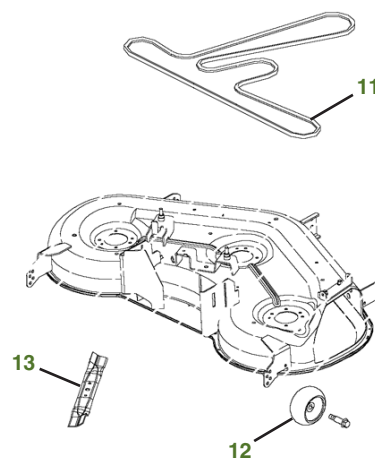

MAINTENANCE REMINDER SHEET

S180 with 54" Deck

Tractor S/N

Deck S/N

Key	Part No.	Description	Key	Part No.	Description
1	AUC12916	John Deere Easy Change™ Oil System	8	MIU11020	SPARK PLUG ENGINE MARK 44U877-0031-G1
2	UC10277	FUEL FILTER	9	AD2062R	HEADLIGHT BULB
3	MIU11515	AIR FILTER-CARTRIDGE	10	AUC12860	FUEL CAP
	MIU11517	AIR FILTER-PRE CLEANER	11	GX21395	BELT-MOWER
4	GY20680	KEY	12	GX10168	GAGE WHEEL
5	GY20074	IGNITION SWITCH	13	GY20684	KIT-BLADE 54"
6	TY25221A	WET CHARGED BATTERY			
7	GX20006	BELT-TRACTION DRIVE			

Parts Needed in First 250 Hours of Operation

Qty	Part No	Item	Qty or Capacity	Change Interval In Hours
14	TY22029	Engine Oil Turf-Gard™ 10W30	2.6 L(2.8 qt)	50/100/150/200/250
5	AUC12916	John Deere Easy Change™ Oil System	1	50/100/150/200/250
5	MIU11515	Air Filter-Cartridge	1	50/100/150/200/250
5	MIU11517	Air Filter-Pre Cleaner	1	50/100/150/200/250
5	UC10277	Fuel Filter	1	50/100/150/200/250
10	MIU11020	Spark Plug Engine Mark 44U877-0031-G1	2	50/100/150/200/250
2	TY24416	John Deere Multi-Purpose HD Lithium Complex Grease		As Needed

"As Needed" Parts

Qty	Part No	Item
1	AM130907	Mower Deck Leveling Gauge
1	TY26518	Grease Gun

Home Maintenance Kit

Unit	Kit Number
S180	AUC13706

CLICK PART NUMBER TO BUY