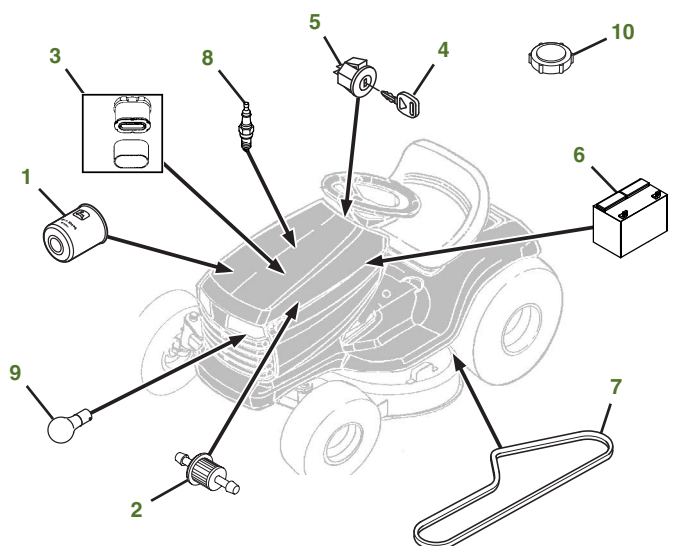

MAINTENANCE REMINDER SHEET

S180 with 54" Deck

Tractor S/N

Deck S/N

Key	Part No.	Description	Key	Part No.	Description
1	AUC12916	John Deere Easy Change™ Oil System	8	MIU11020	SPARK PLUG ENGINE MARK 44U877-0031-G1
2	UC10277	FUEL FILTER	9	AD2062R	HEADLIGHT BULB
3	MIU11515	AIR FILTER-CARTRIDGE	10	AUC12860	FUEL CAP
	MIU11517	AIR FILTER-PRE CLEANER	11	GX21395	BELT-MOWER
4	GY20680	KEY	12	GX10168	GAGE WHEEL
5	GY20074	IGNITION SWITCH	13	GY20684	KIT-BLADE 54"
6	TY25221A	WET CHARGED BATTERY			
7	GX20006	BELT-TRACTION DRIVE			

Parts Needed in First 250 Hours of Operation

Qty	Part No	Item	Qty or Capacity	Change Interval In Hours
14	TY22029	Engine Oil Turf-Gard™ 10W30	2.6 L(2.8 qt)	50/100/150/200/250
5	AUC12916	John Deere Easy Change™ Oil System	1	50/100/150/200/250
5	MIU11515	Air Filter-Cartridge	1	50/100/150/200/250
5	MIU11517	Air Filter-Pre Cleaner	1	50/100/150/200/250
5	UC10277	Fuel Filter	1	50/100/150/200/250
10	MIU11020	Spark Plug Engine Mark 44U877-0031-G1	2	50/100/150/200/250
2	TY24416	John Deere Multi-Purpose HD Lithium Complex Grease		As Needed

"As Needed" Parts

Qty	Part No	Item
1	AM130907	Mower Deck Leveling Gauge
1	TY26518	Grease Gun

Home Maintenance Kit

Unit	Kit Number
S180	AUC13706

CLICK PART NUMBER TO BUY