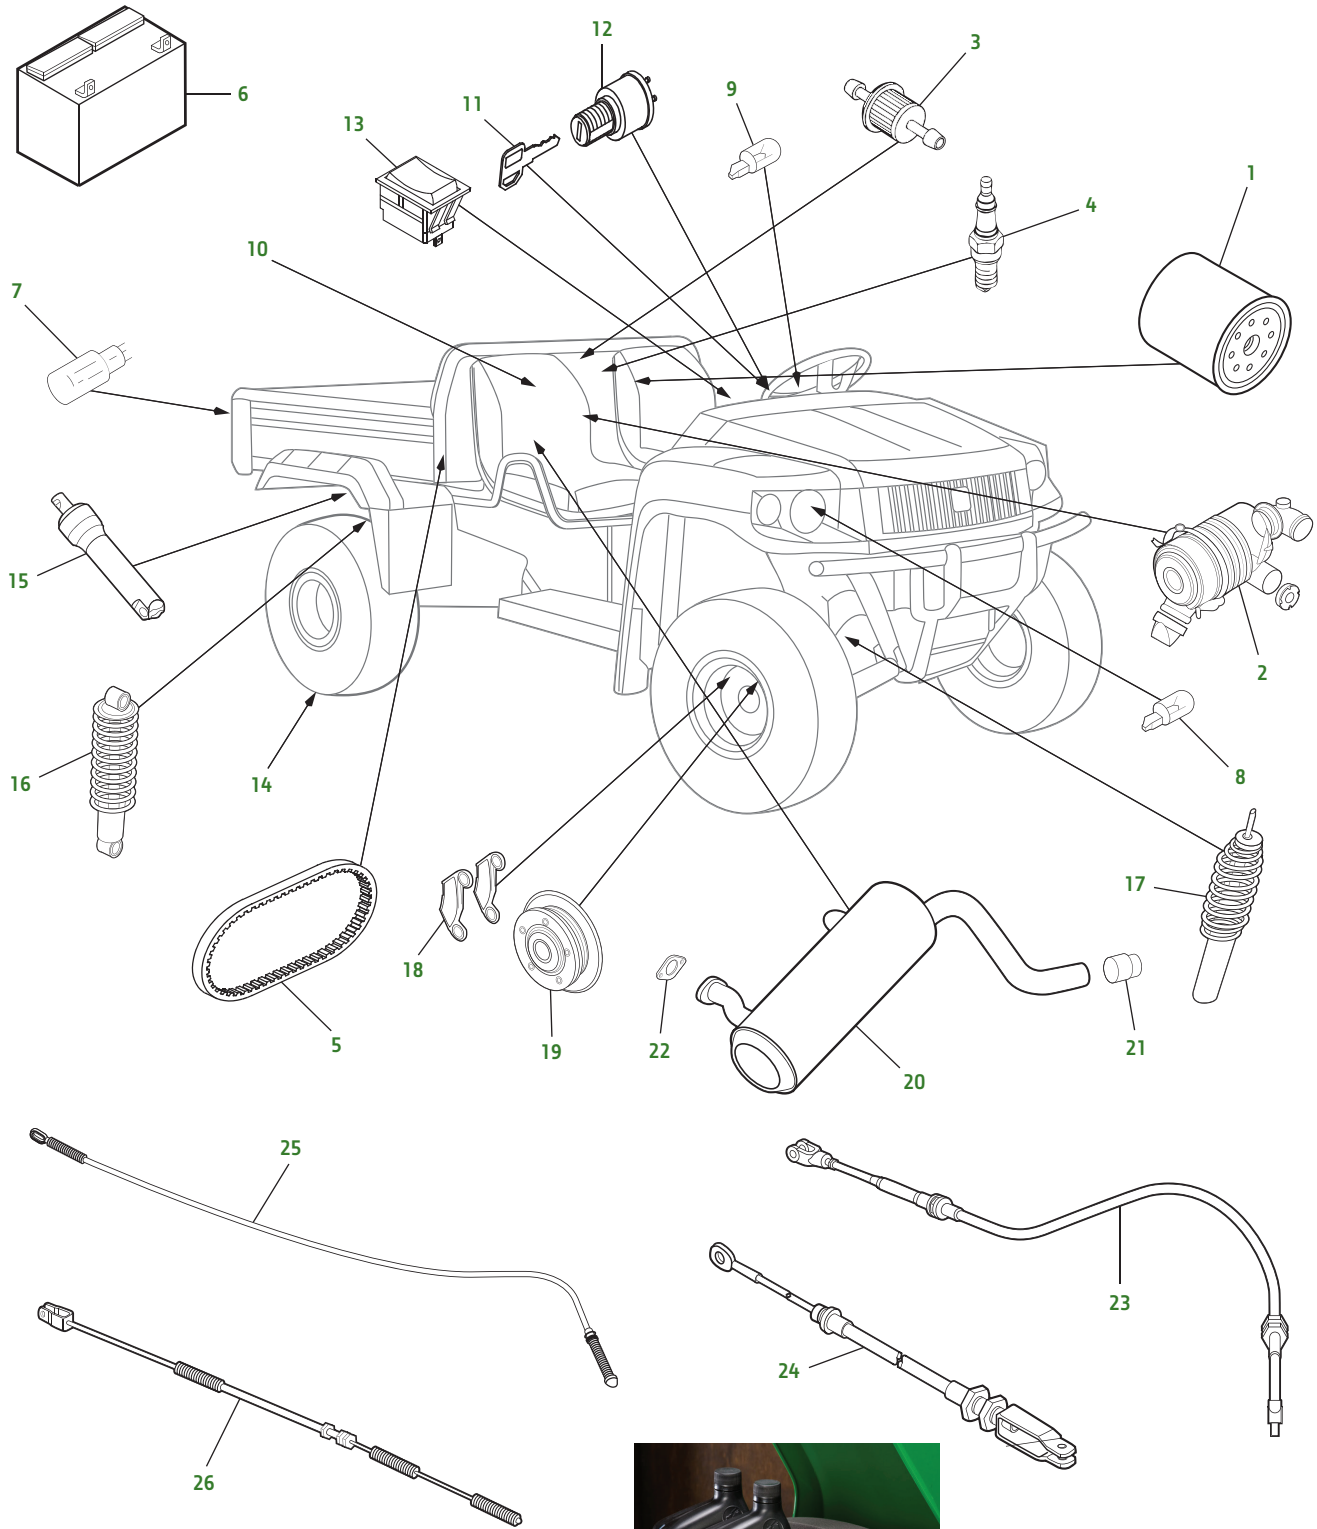

Gator HPX 4X4 Gas

Gator HPX 4X4 Gas

Key	Part No.	Description	Key	Part No.	Description
1	AM107423	OIL FILTER	14	M178664	TIRE - FRONT - ALL TRAIL II — 24 X 9.5-10 in
2	M113621	AIR FILTER ELEMENT		M178665	TIRE - REAR - ALL TRAIL II — 24 X 10.5-10 in
3	AM116304	FUEL FILTER		M178662	TIRE - FRONT - TURF TRACK RS — 24 X 9.5-10 in
4	M138938	SPARK PLUG		M178663	TIRE - REAR - TURF TRACK RS — 24 X 12-10 in
5	UC14244	BELT - DRIVE (4WD)		M178666	TIRE - FRONT - AT489 TL — 24 X 9.5-10 in
	VG11784	BELT - HEAVY DUTY ALTERNATOR (60A)		M178667	TIRE - REAR - AT489 TL — 24 X 12-10 in
6	TY25221	BATTERY	15	VGA10742	LIFT CYLINDER
7	AR48041	BULB - BRAKE LIGHT	16	VGA10087	SHOCK - REAR (S/N -040000)
	R133301	BULB - TURN SIGNAL		AM135375	SHOCK - REAR (S/N 040001-)
	R133302	BULB - TAIL LIGHT	17	VGA12186	SHOCK - FRONT (S/N -040000)
8	R136239	BULB - HEADLIGHT		AM137957	SHOCK - FRONT (S/N 040001-)
	M148478	BULB - FRONT AMBER	18	VGA12182	BRAKE PADS - INCLUDES 4 PADS
9	AR62407	BULB - INSTRUMENT PANEL	19	AM142950	ROTOR - FRONT
10	VG11696	SEAT - YELLOW		AM135647	ROTOR - REAR
	VG12160	SEAT - BLACK	20	VGA10094	MUFFLER
11	AM131841	KEY	21	AM108146	SPARK ARRESTOR KIT
12	TCA22740	IGNITION SWITCH	22	M139817	GASKET
13	AM117324	ROCKER SWITCH - HEADLIGHT	23	VGA12111	CABLE - GEARSHIFT
			24	VGA12099	CABLE - PARK BRAKE (S/N -090000)
				AM148833	CABLE-PARK BRAKE (S/N 090001-)
			25	AM141607	CABLE - THROTTLE OR CHOKE
			26	VGA10737	CABLE - DIFFERENTIAL LOCK (S/N - 040000)
				AM135405	CABLE - DIFFERENTIAL LOCK (S/N 040001-)
			27	LG259	HOME MAINTENANCE KIT

Parts Needed in First 250 Hours of Operation

Qty	Part No.	Item	Capacity	Interval In Hours
3	AM107423	Engine Oil Filter		8/100/200
5	TY22029	John Deere Turf-Gard™ 4 10W30 Engine Oil	1.3 L (1.37 qt)	8/100/200
1	M113621	Air Filter		200
1	AM116304	Fuel Filter		200
2	M138938	Spark Plug		200
3	TY24416	Multi-Purpose HD Lithium Complex Grease		As Needed