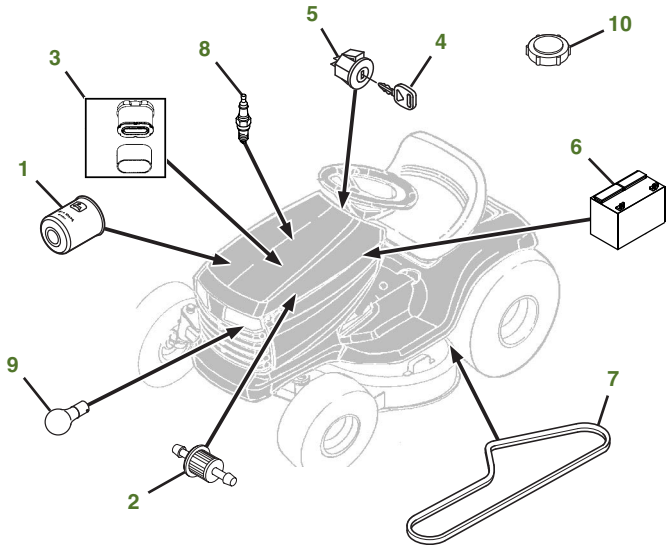

MAINTENANCE REMINDER SHEET

S170 with 48" Deck

Tractor S/N

Deck S/N

Key	Part No.	Description	Key	Part No.	Description
1	AUC12916	John Deere Easy Change™ Oil System	8	MIU11020	SPARK PLUG ENGINE MARKED 44U877-0031-G1
2	UC10277	FUEL FILTER	9	AD2062R	HEADLIGHT BULB
3	MIU11515	AIR FILTER-CARTRIDGE	10	AUC12860	FUEL CAP
	MIU11517	AIR FILTER-PRE CLEANER	11	GX21833	BELT-MOWER
4	GY20680	KEY	12	GX10168	GAGE WHEEL
5	GY20074	IGNITION SWITCH	13	GX21784	3N1 BLADE 48"
6	TY25221A	WET CHARGED BATTERY		GY20852	KIT-BLADE 48"
7	GX20006	BELT-TRACTION DRIVE		GX21785	KIT-BAGGING 48"

Parts Needed in First 250 Hours of Operation

Qty	Part No	Item	Qty or Capacity	Change Interval In Hours
14	TY22029	Engine Oil Turf-Gard™ 10W30	2.6 L(2.8 qt)	50/100/150/200/250
5	AUC12916	John Deere Easy Change™ Oil System	1	50/100/150/200/250
5	MIU11515	Air Filter-Cartridge	1	50/100/150/200/250
5	MIU11517	Air Filter-Pre Cleaner	1	50/100/150/200/250
5	UC10277	Fuel Filter-In-Line	1	50/100/150/200/250
10	MIU11020	Spark Plug Engine Marked 44U877-0031-G1	2	50/100/150/200/250
2	TY24416	John Deere Multi-Purpose HD Lithium Complex Grease		As Needed

"As Needed" Parts

Qty	Part No	Item
1	AM130907	Mower Deck Leveling Gauge
1	TY26518	Grease Gun

Home Maintenance Kit

Unit	Kit Number
S170	AUC13706

CLICK PART NUMBER TO BUY