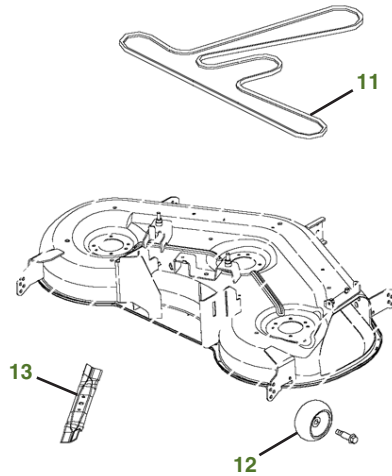

MAINTENANCE REMINDER SHEET

S170 with 48" Deck

Tractor S/N

Deck S/N

Key	Part No.	Description	Key	Part No.	Description
1	AUC12916	John Deere Easy Change™ Oil System	8	MIU11020	SPARK PLUG ENGINE MARKED 44U877-0031-G1
2	UC10277	FUEL FILTER	9	AD2062R	HEADLIGHT BULB
3	MIU11515	AIR FILTER-CARTRIDGE	10	AUC12860	FUEL CAP
	MIU11517	AIR FILTER-PRE CLEANER	11	GX21833	BELT-MOWER
4	GY20680	KEY	12	GX10168	GAGE WHEEL
5	GY20074	IGNITION SWITCH	13	GX21784	3N1 BLADE 48"
6	TY25221A	WET CHARGED BATTERY		GY20852	KIT-BLADE 48"
7	GX20006	BELT-TRACTION DRIVE		GX21785	KIT-BAGGING 48"

Parts Needed in First 250 Hours of Operation

Qty	Part No	Item	Qty or Capacity	Change Interval In Hours
14	TY22029	Engine Oil Turf-Gard™ 10W30	2.6 L(2.8 qt)	50/100/150/200/250
5	AUC12916	John Deere Easy Change™ Oil System	1	50/100/150/200/250
5	MIU11515	Air Filter-Cartridge	1	50/100/150/200/250
5	MIU11517	Air Filter-Pre Cleaner	1	50/100/150/200/250
5	UC10277	Fuel Filter-In-Line	1	50/100/150/200/250
10	MIU11020	Spark Plug Engine Marked 44U877-0031-G1	2	50/100/150/200/250
2	TY24416	John Deere Multi-Purpose HD Lithium Complex Grease		As Needed

"As Needed" Parts

Qty	Part No	Item
1	AM130907	Mower Deck Leveling Gauge
1	TY26518	Grease Gun

Home Maintenance Kit

Unit	Kit Number
S170	AUC13706

CLICK PART NUMBER TO BUY