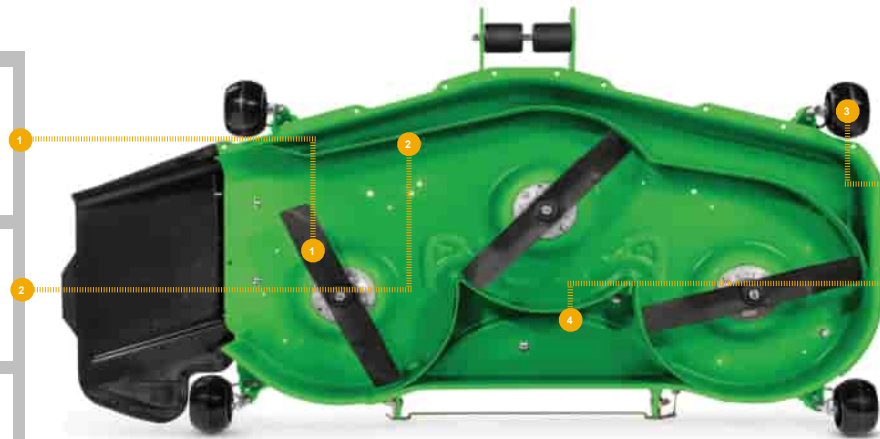

REPLACEMENT PARTS GUIDE

Z730M with 60 Inch Side Discharge Deck

MOWER BLADE

[UC14208](#) (HIGH CAPACITY)

(CUT LENGTH = 123 mm)

[M163983](#) (STANDARD MEDIUM LIFT)

(CUT LENGTH = 100 mm)

MULCH KIT

[UC18055](#) (MULCH BLADE)

(CUT LENGTH = 89.56 mm)

[BUC10595](#) (MulchControl™ KIT)

MOWER DECK LEVELLING

[AM130907](#)

GAUGE WHEELS

[UC28193](#)

FLAT MOWER BELT