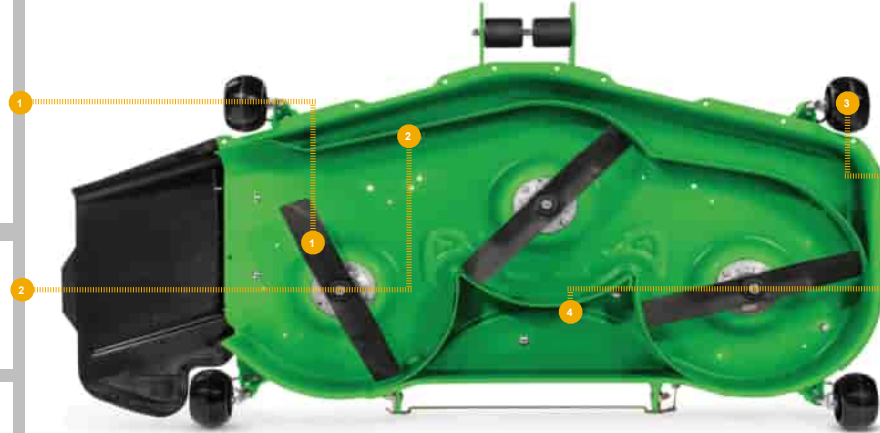

TRACTION DRIVE BELT
[UC15026](#) (LGTH = 1935 mm)

REPLACEMENT PARTS GUIDE

Z730M with 54 Inch Side Discharge Deck

MOWER BLADE

-  [UC11546](#) (NOT FOR USA AND CANADA)
(LOW NOISE)
(CUT LENGTH = 108 mm)
-  [M164016](#) (STANDARD HIGH LIFT)
(CUT LENGTH = 111 mm)
-  [TCU30316](#) (MEDIUM LIFT)
(CUT LENGTH = 114.1 mm)

MULCH KIT

-  [M135334](#) (MULCH BLADE)
(CUT LENGTH = 178.1 mm)
-  [BUC10596](#) (MulchControl™ KIT)

MOWER DECK LEVELLING

-  [AM130907](#)

GAGE WHEELS

-  [UC28193](#)

FLAT MOWER BELT

-  [UC16434](#) (LGTH = 4054.5 mm,
WIDTH = 14 mm, TK = 11.5 mm)

REPLACEMENT PARTS GUIDE

Z730M with 60 Inch Side Discharge Deck

MOWER BLADE

[UC14208](#) (HIGH CAPACITY)

(CUT LENGTH = 123 mm)

[M163983](#) (STANDARD MEDIUM LIFT)

(CUT LENGTH = 100 mm)

MULCH KIT