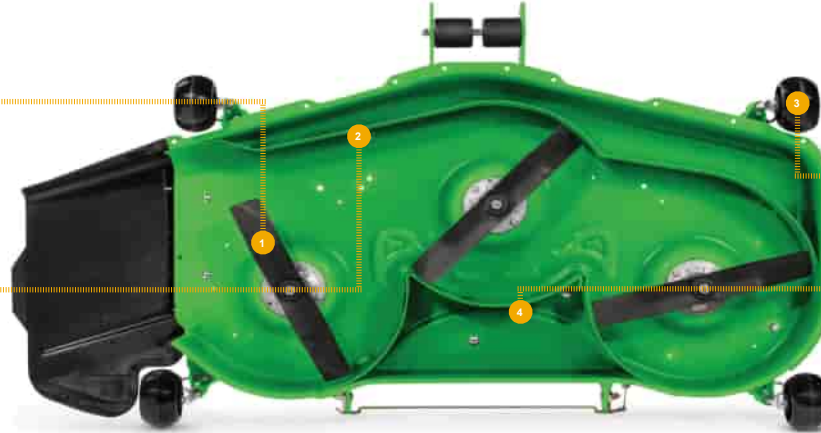

[TCU18678](#) (NOT FOR USA AND CANADA)
(LOW NOISE)
(CUT LENGTH = 108 mm)

MULCH KIT

[M136185](#) (MULCH BLADE)

[BUC10249](#) (MulchControl™ KIT)

MOWER DECK LEVELLING

[AM130907](#)

GAGE WHEELS

[UC28193](#)

FLAT MOWER BELT

[UC16433](#) (LGTH = 3861.5 mm,
WIDTH = 14 mm, TK = 12.1 mm)

REPLACEMENT PARTS GUIDE

Z735M with 54 Inch Side Discharge Deck

MOWER BLADE

-  [UC11546](#) (NOT FOR USA AND CANADA)
(LOW NOISE)
(CUT LENGTH = 108 mm)
-  [M164016](#) (STANDARD HIGH LIFT)
(CUT LENGTH = 111 mm)
-  [TCU30316](#) (MEDIUM LIFT)
(CUT LENGTH = 114.1 mm)