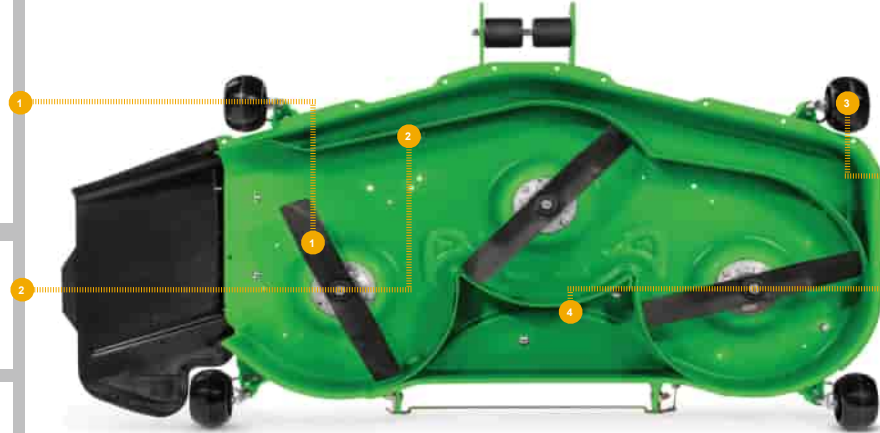

FLAT MOWER BELT

[UC16433](#) (LGTH = 3861.5 mm,
WIDTH = 14 mm, TK = 12.1 mm)

REPLACEMENT PARTS GUIDE

Z735M with 54 Inch Side Discharge Deck

MOWER BLADE

-  [UC11546](#) (NOT FOR USA AND CANADA)
(LOW NOISE)
(CUT LENGTH = 108 mm)
-  [M164016](#) (STANDARD HIGH LIFT)
(CUT LENGTH = 111 mm)
-  [TCU30316](#) (MEDIUM LIFT)
(CUT LENGTH = 114.1 mm)

MULCH KIT

-  [M135334](#) (MULCH BLADE)
(CUT LENGTH = 178.1 mm)
-  [BUC10596](#) (MulchControl™ KIT)

MOWER DECK LEVELLING

-  [AM130907](#)

GAGE WHEELS

-  [UC28193](#) (LGTH = 4054.5 mm)

FLAT MOWER BELT

-  [UC16434](#) (LGTH = 4054.5 mm,
WIDTH = 14 mm, TK = 11.5 mm)