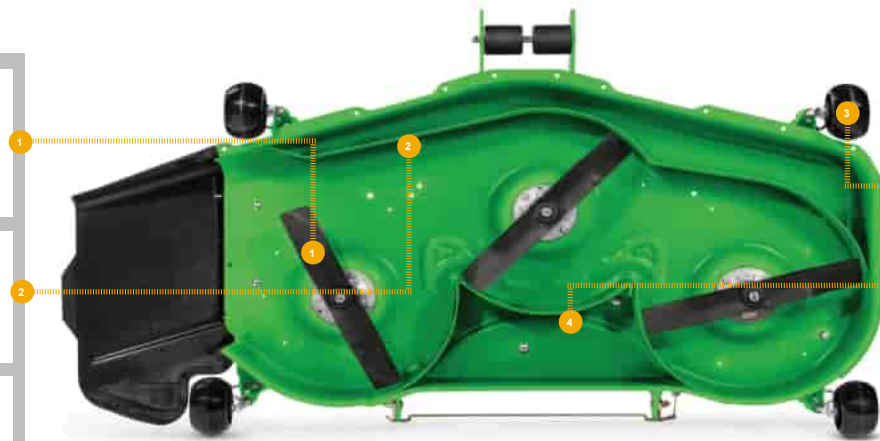

REPLACEMENT PARTS GUIDE

Z735M with 60 Inch Side Discharge Deck

MOWER BLADE

[UC14208](#) (HIGH CAPACITY)

(CUT LENGTH = 123 mm)

[M163983](#) (STANDARD MEDIUM LIFT)

(CUT LENGTH = 100 mm)

MULCH KIT

[UC18055](#) (MULCH BLADE)

(CUT LENGTH = 89.56 mm)

[BUC10595](#) (MulchControl™ KIT)

MOWER DECK LEVELLING

[AM130907](#)

GAGE WHEELS

[UC28193](#)

FLAT MOWER BELT