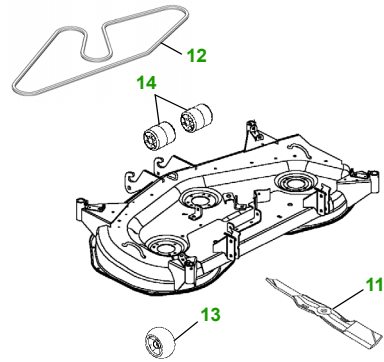

MAINTENANCE REMINDER SHEET

X729 with 54C Deck

Ultimate Tractor

Tractor S/N

54" Convertible Deck

Deck S/N

Key	Part No.	Description
1	AM107423	OIL FILTER
2	AM117584	FUEL FILTER - IN-LINE
3	M148207	AIR FILTER - FOAM
	M152049	AIR FILTER - PAPER
4	AM131054	TRANSMISSION FILTER
5	AM131841	KEY - PADDED
6	TY25221	BATTERY
7	M138938	SPARK PLUG
8	R136239	HEADLIGHT BULB

Key	Part No.	Description
9	M147344	FAN BELT
	M153381	FAN BELT (OPTION)
10	AM137724	FUEL CAP
11	M143520	BLADE - STD
	M145516	BLADE - MULCHING
12	M141627	BELT
13	AM125172	KIT - GAGE WHEEL
14	M113955	FRONT ROLLER

Qty	Part No	Item
1	AM130907	Mower Deck Leveling Gauge
1	TY26183	Grease Gun

FOR ON-LINE PARTS ASSISTANCE:

www.JDParts.Deere.com

- VIEW [John Deere Parts Catalog](#) to look-up part numbers
- ORDER parts on-line from your [John Deere Dealer](#)
- SEARCH for parts for [YOUR specific model](#)
- SEARCH for parts by [Partial Part Number](#)