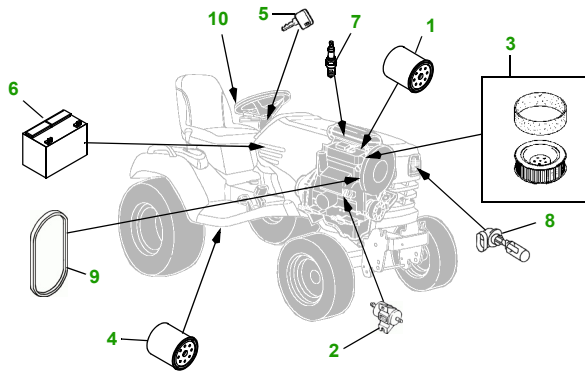

MAINTENANCE REMINDER SHEET

X729 with 54C Deck

Ultimate Tractor

Tractor S/N

54" Convertible Deck

Deck S/N

Key	Part No.	Description
1	AM107423	OIL FILTER
2	AM117584	FUEL FILTER - IN-LINE
3	M148207	AIR FILTER - FOAM
	M152049	AIR FILTER - PAPER
4	AM131054	TRANSMISSION FILTER
5	AM131841	KEY - PADDED
6	TY25221	BATTERY
7	M138938	SPARK PLUG
8	R136239	HEADLIGHT BULB

Key	Part No.	Description
9	M147344	FAN BELT
	M153381	FAN BELT (OPTION)
10	AM137724	FUEL CAP
11	M143520	BLADE - STD
	M145516	BLADE - MULCHING
12	M141627	BELT
13	AM125172	KIT - GAGE WHEEL
14	M113955	FRONT ROLLER

Qty	Part No	Item
1	AM130907	Mower Deck Leveling Gauge
1	TY26183	Grease Gun

FOR ON-LINE PARTS ASSISTANCE:

www.JDParts.Deere.com

- VIEW [John Deere Parts Catalog](#) to look-up part numbers
- ORDER parts on-line from your [John Deere Dealer](#)
- SEARCH for parts for [YOUR specific model](#)
- SEARCH for parts by [Partial Part Number](#)