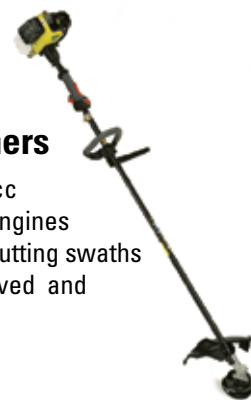

**Wide Area Mower**

- 1600**  
57.3 hp Turbo (diesel)  
standard 4WD  
128-inch cutting width

**Chain Saws**

35 up to 80 cc engines  
14-, 16-, 18-, 20-, 24-, 28-in bars  
Automatic chain oilers

**Line Trimmers**