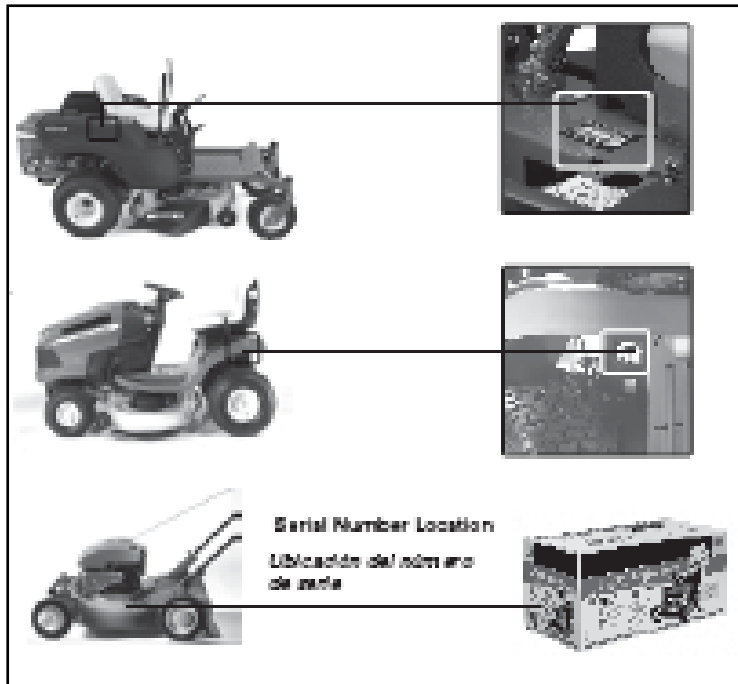

Where is the Serial Number (SN) located?

EZtrak: When standing at the front of the unit, the SN is located under the seat, on the left side.

Tractor: When standing at the rear of the unit, the serial number is found on the frame, under left fender wheel well.

Walk Behind Mower:
(1) On the lower corners of the box
(2) On the Unit: when standing behind the unit, SN is located on the top left side of the deck

Where is the Serial Number (SN) located?

Pressure Washer

Generator

Snowblower